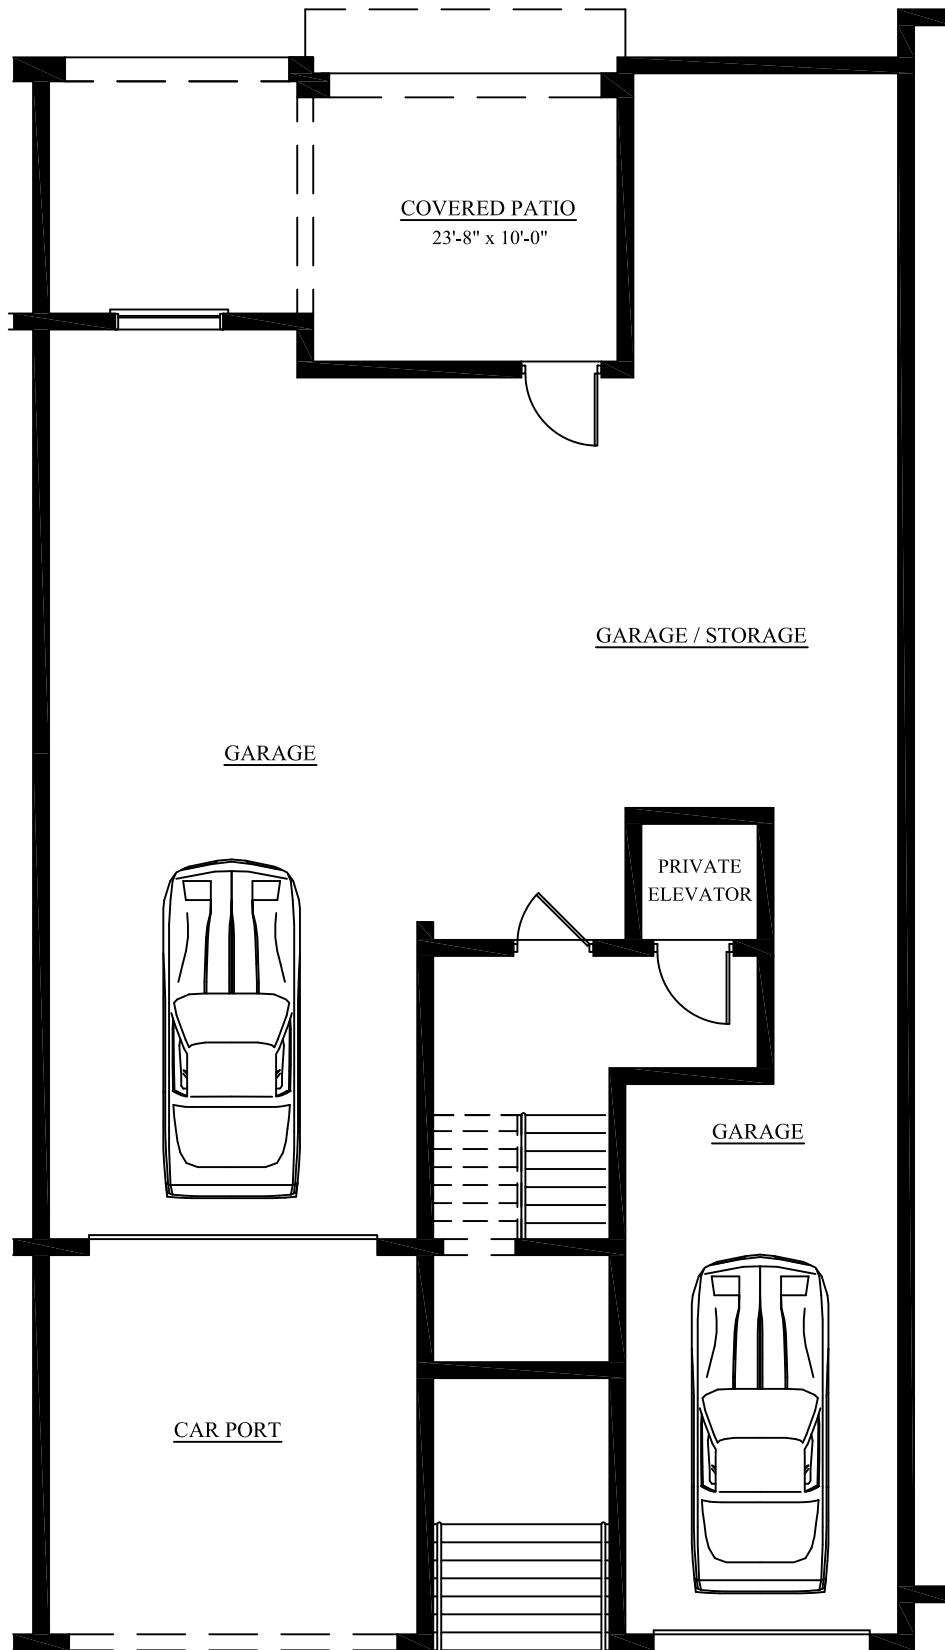

LIDO GRANDE VILLA

3 Bedrooms, 2 baths, AC Area	2,334 SQFT
Covered Entry / Lanai	224 SQFT
Garage / Carport / Patio	2,098 SQFT
Total	4,656 SQFT

Second Floor

Plans are not to scale; all dimensions are approximate. Plans, specifications, features, and prices are subject to change without notice. Offer void where prohibited by law.

LIDO GRANDE VILLA - Garage and Storage

3 Bedrooms, 2-1/2 baths, AC Area	2,334 SQFT
Covered Entry / Lanai	224 SQFT
Garage / Carport / Patio	2,098 SQFT
Total	4,656 SQFT

Plans are not to scale; all dimensions are approximate. Plans, specifications, features, and prices are subject to change without notice. Offer void where prohibited by law.