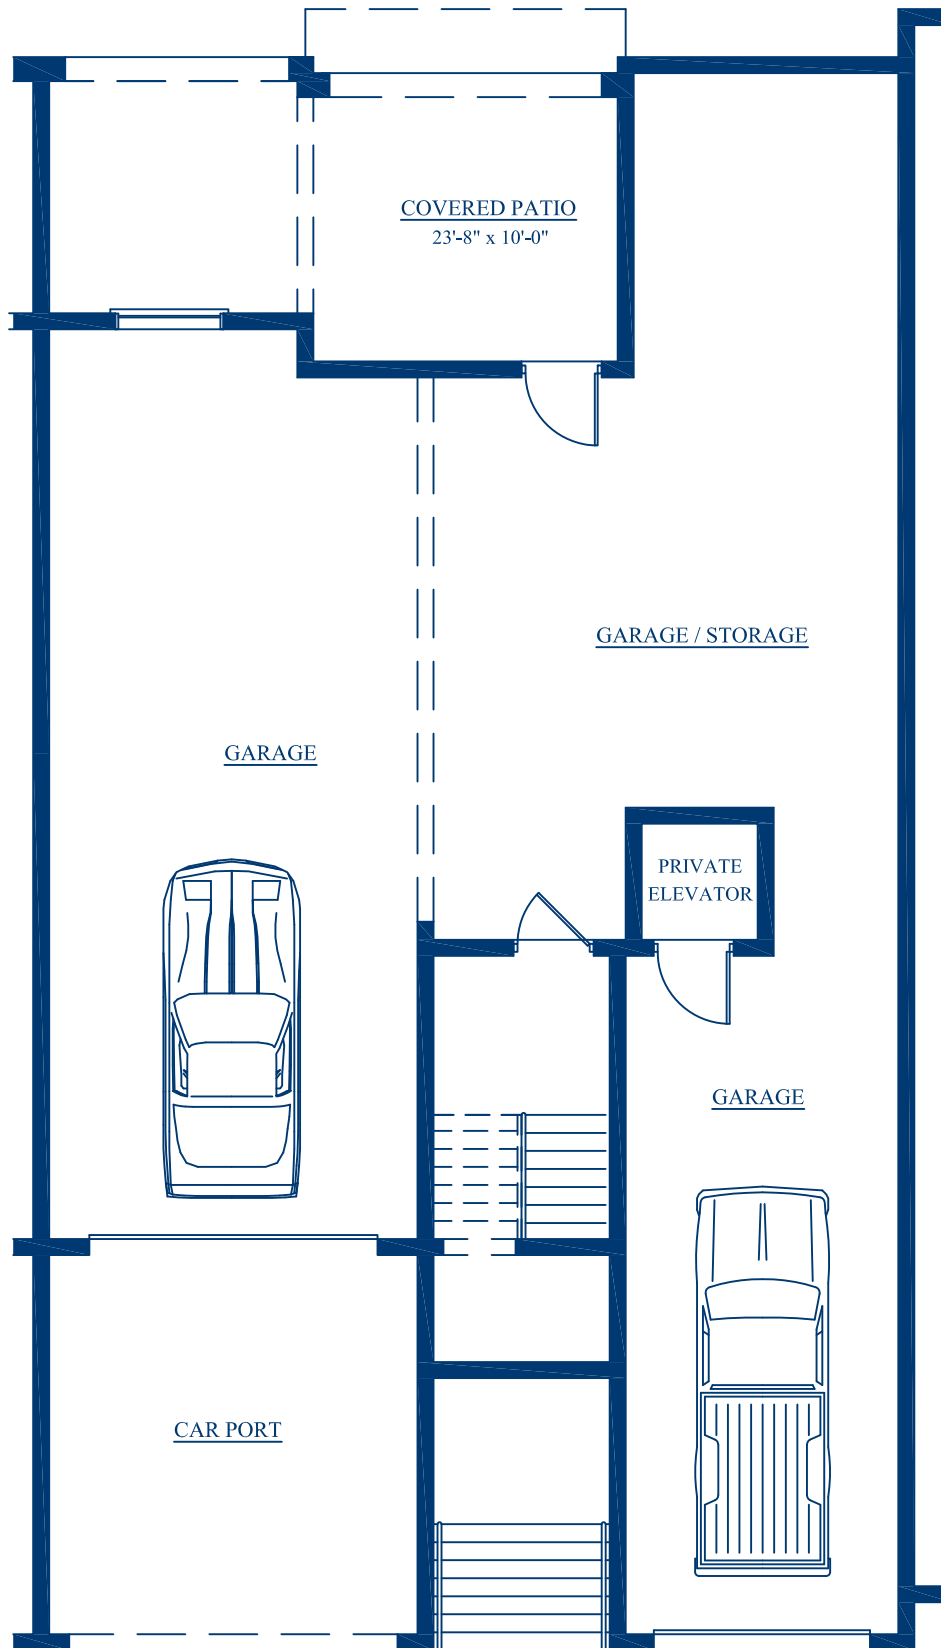

LIDO GRANDE VILLA

3 Bedrooms, 2-1/2 baths, AC Area	2,334 SQFT
Covered Entry / Lanai	224 SQFT
Garage / Carport / Patio	2,098 SQFT
Total	4,656 SQFT

Plans are not to scale; all dimensions are approximate. Plans, specifications, features and prices are subject to change without notice.

LIDO GRANDE VILLA - Garage and Storage

3 Bedrooms, 2-1/2 baths, AC Area	2,334 SQFT
Covered Entry / Lanai	224 SQFT
Garage / Carport / Patio	2,098 SQFT
Total	4,656 SQFT

Plans are not to scale; all dimensions are approximate. Plans, specifications, features and prices are subject to change without notice.