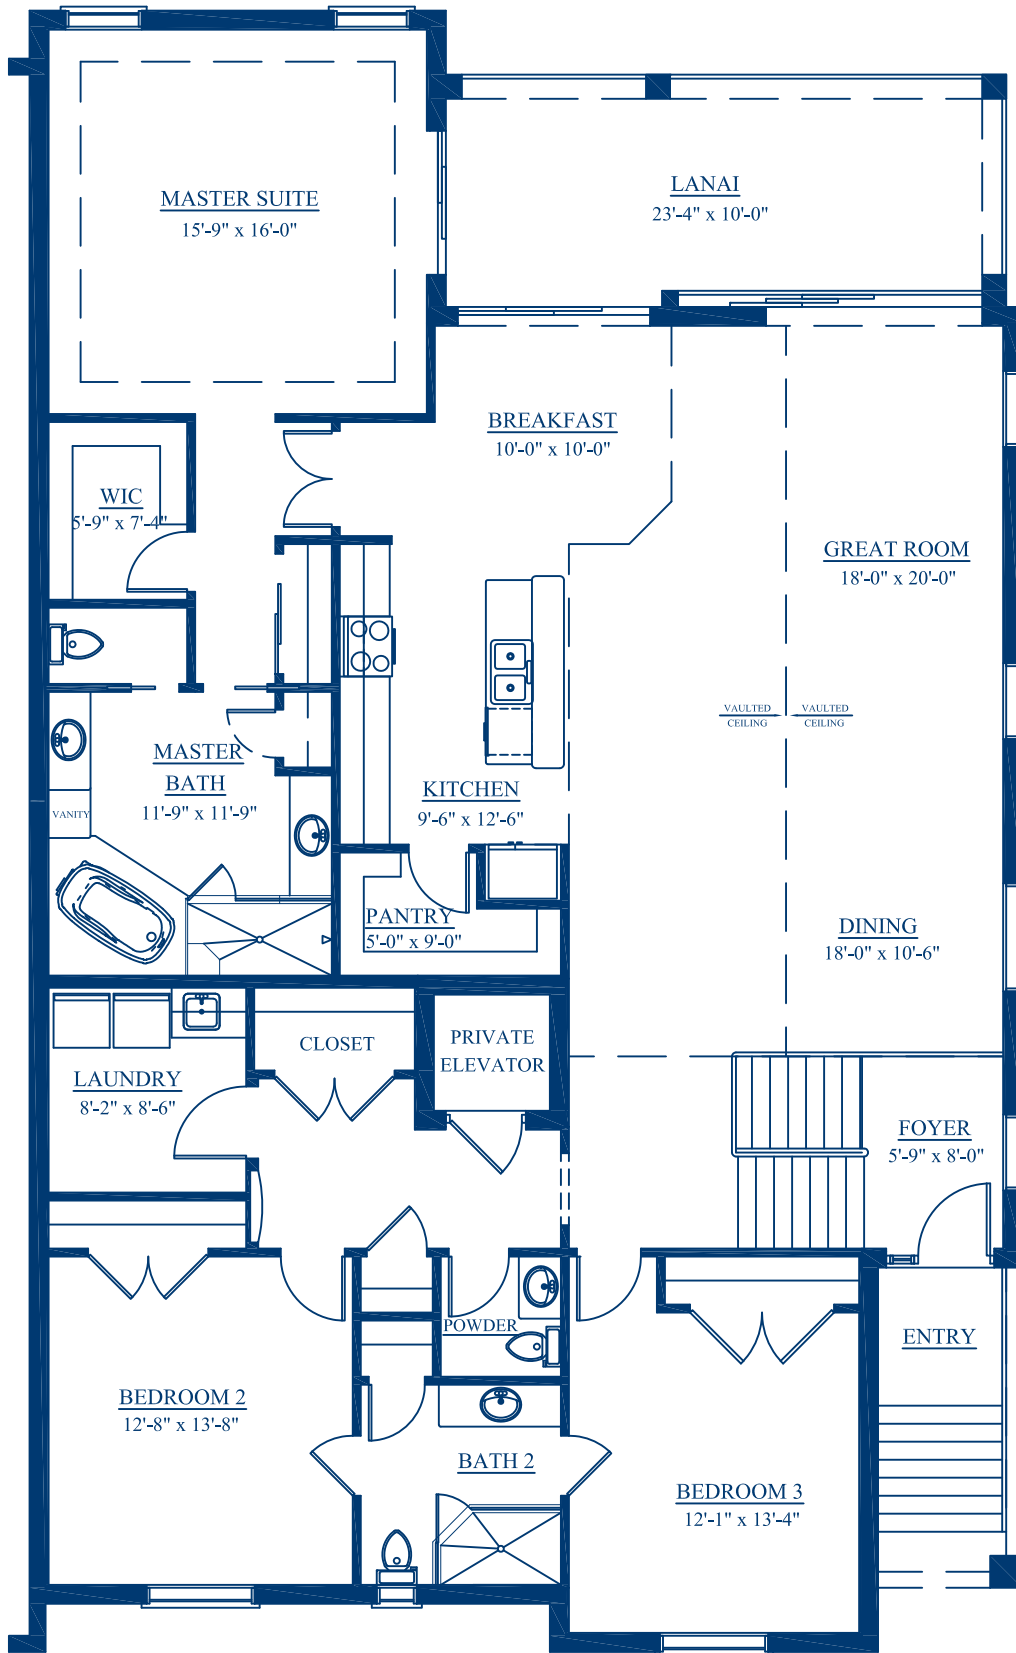

### DELRAY GRANDE VILLA - Garage and Storage

3 Bedrooms, 2-1/2 baths, AC Area	2,574 SQFT
Covered Entry / Lanai	255 SQFT
Garage / Patio	2,393 SQFT
<hr/> Total	<hr/> 5,222 SQFT

Plans are not to scale; all dimensions are approximate. Plans, specifications, features and prices are subject to change without notice.

## DELRAY GRANDE VILLA

3 Bedrooms, 2-1/2 baths, AC Area	2,574 SQFT
Covered Entry / Lanai	255 SQFT
Garage / Patio	2,393 SQFT
Total	5,222 SQFT

Plans are not to scale; all dimensions are approximate. Plans, specifications, features and prices are subject to change without notice.